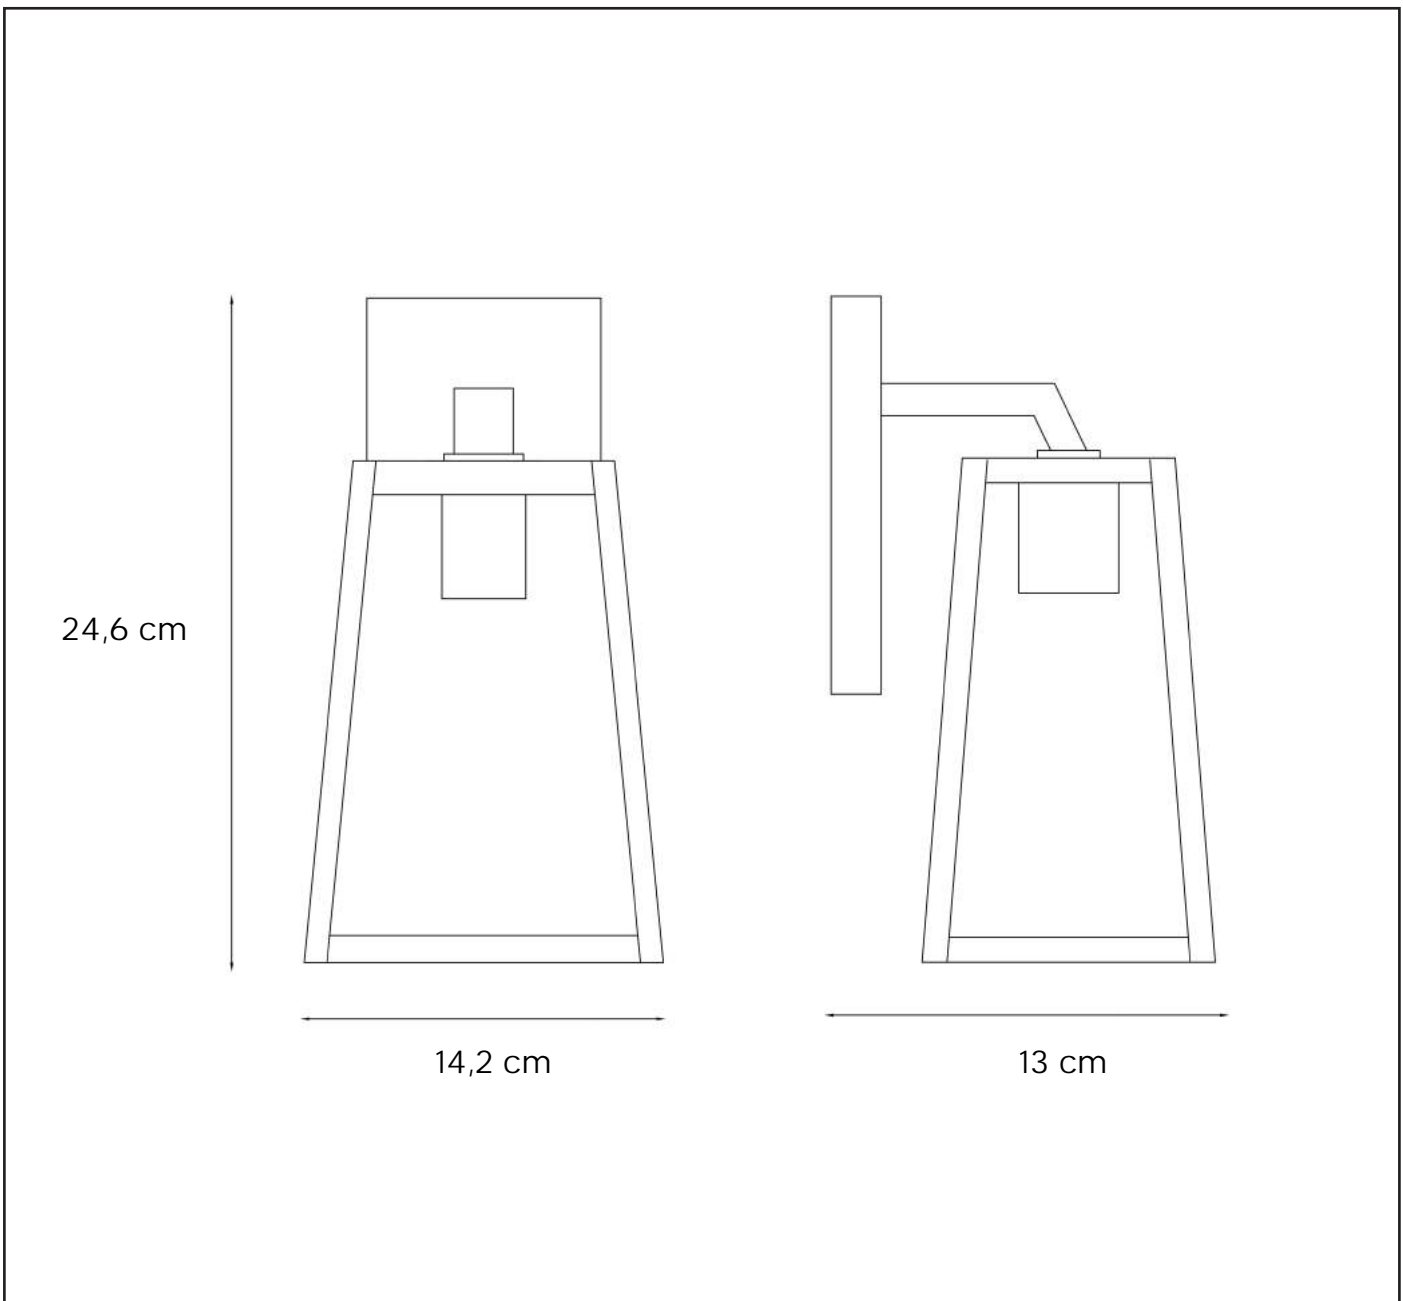

MATSLOT

Item number : 29828/01/30

EAN code : 5411212290397

For more specifications, dimensions please visit

www.lucide.com