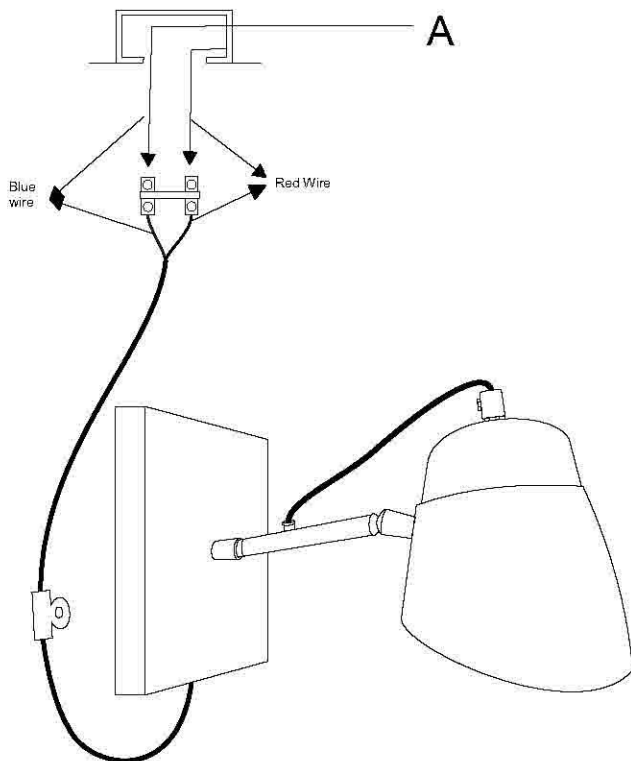

Mounting Assembly Instructions

CARE INSTRUCTIONS:

1. ** To clean, use a soft cloth only. DO NOT use any chemical or abrasive cleaner, **