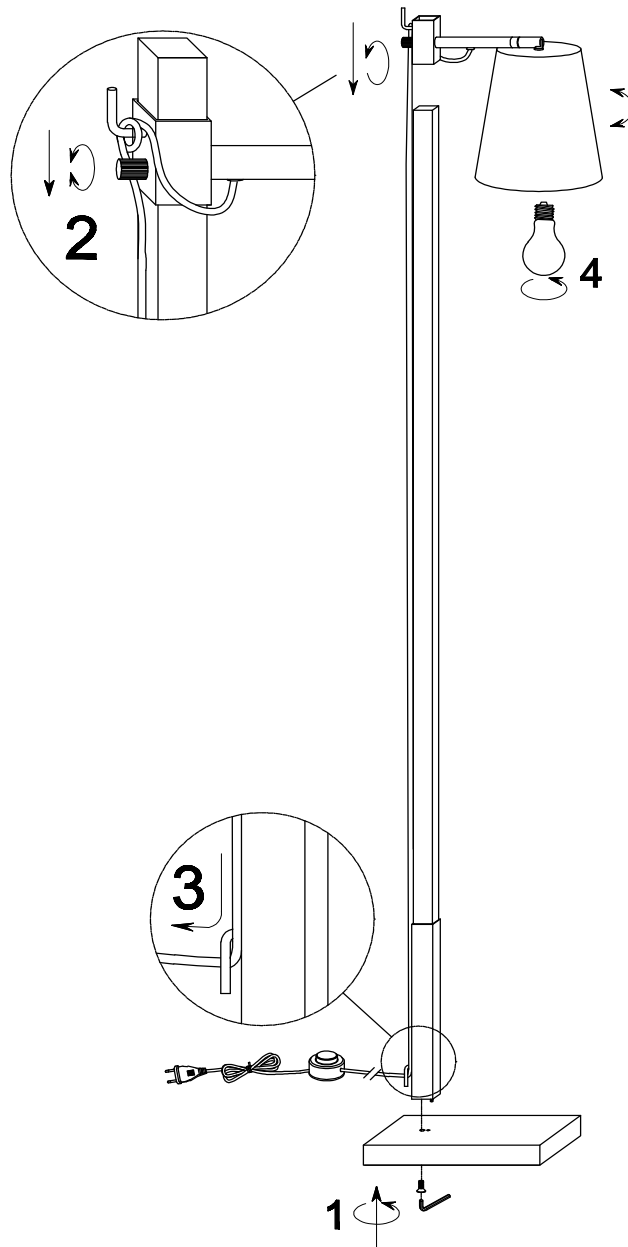

IT'S ABOUT RoMi[®]

C I T Y L I G H T S

SYDNEY FLOOR LAMP

ITEM CODE: SYDNEY/F/W
SYDNEY/F/B
SIZE : 150CM H MAX
MAX : 40W / E27

*Have a lot of
bright days with
your lamp!*
XXX

A CONCEPT OF URBAN LIGHTING
WWW.ITSABOUTROMI.NL