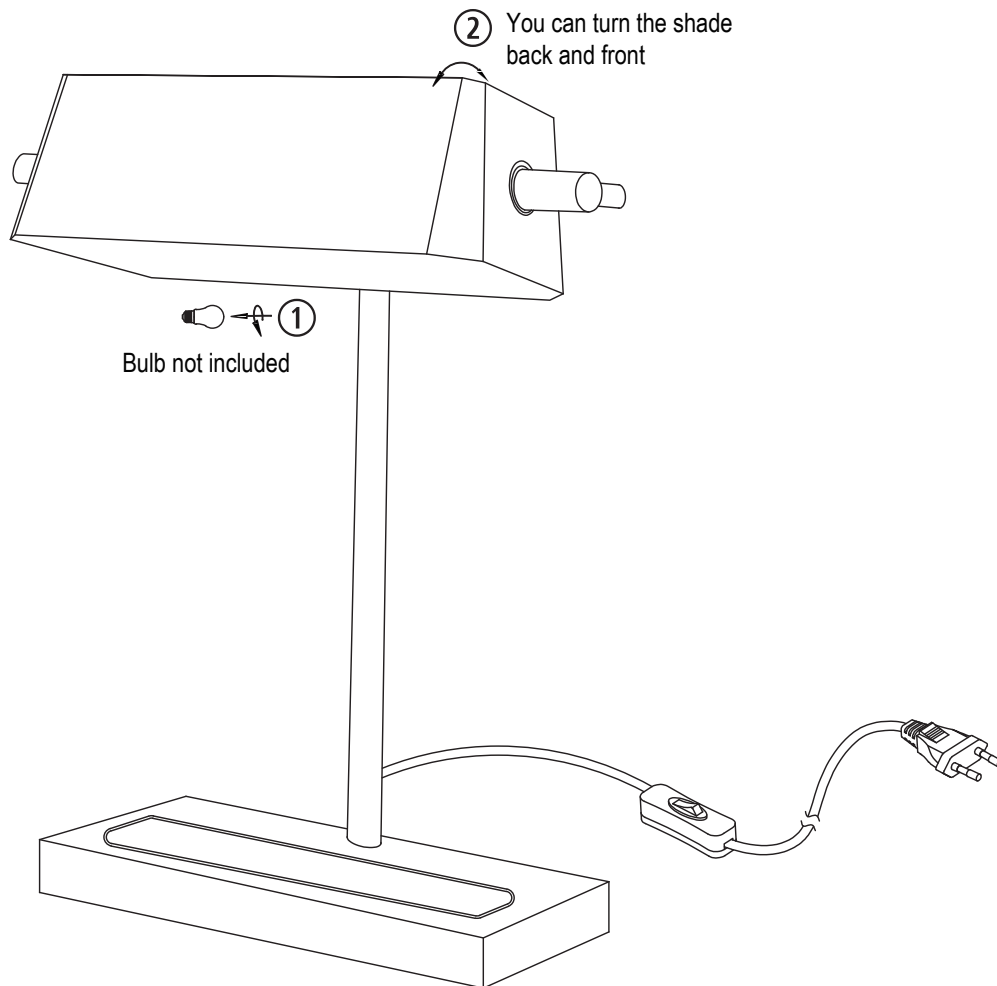

### CAMBRIDGE TABLE LAMP

- material: iron, wood
- socket: E27
- maximum watt: 40W

**Please note:** if the external flexibel cable or cord of this luminaire is damaged, it should be replaced by a qualified person in order to avoid hazard.