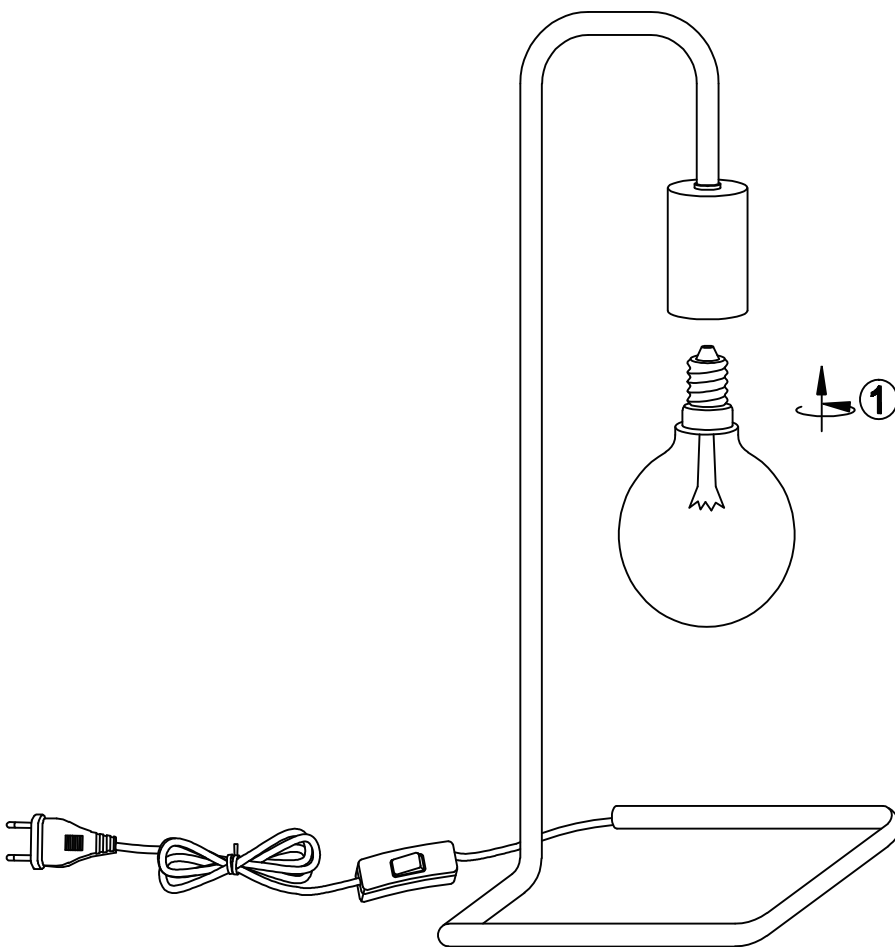

IT'S ABOUT RoMi[®]

C I T Y L I G H T S

LONDON TABLE LAMP

ITEM NO.: LONDON/T/B
LONDON/T/W
LONDON/T/OG
SIZE: 45CM H MAX
E27, MAX.40W or 8W FCL

CE

*Have a lot of
bright days with
your lamp!*
XXX

A CONCEPT OF URBAN LIGHTING
WWW.ITSABOUTROMI.NL