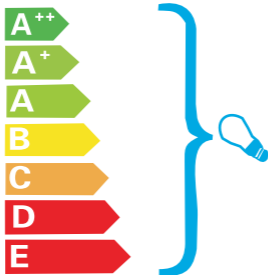

IT'S ABOUT RoMi[®]

Item nr.:
LYON/W/B

This luminaire is compatible with bulbs of the energy classes:

874/2012