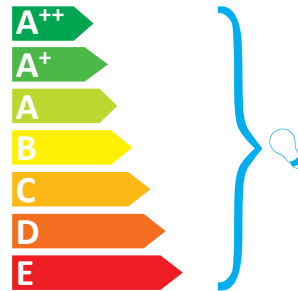

IT'S ABOUT RoMi<sup>®</sup> Item Code  
CAMBRIDGE/F/W

This luminaire is  
compatible with bulbs  
of the energy classes:

874/2012