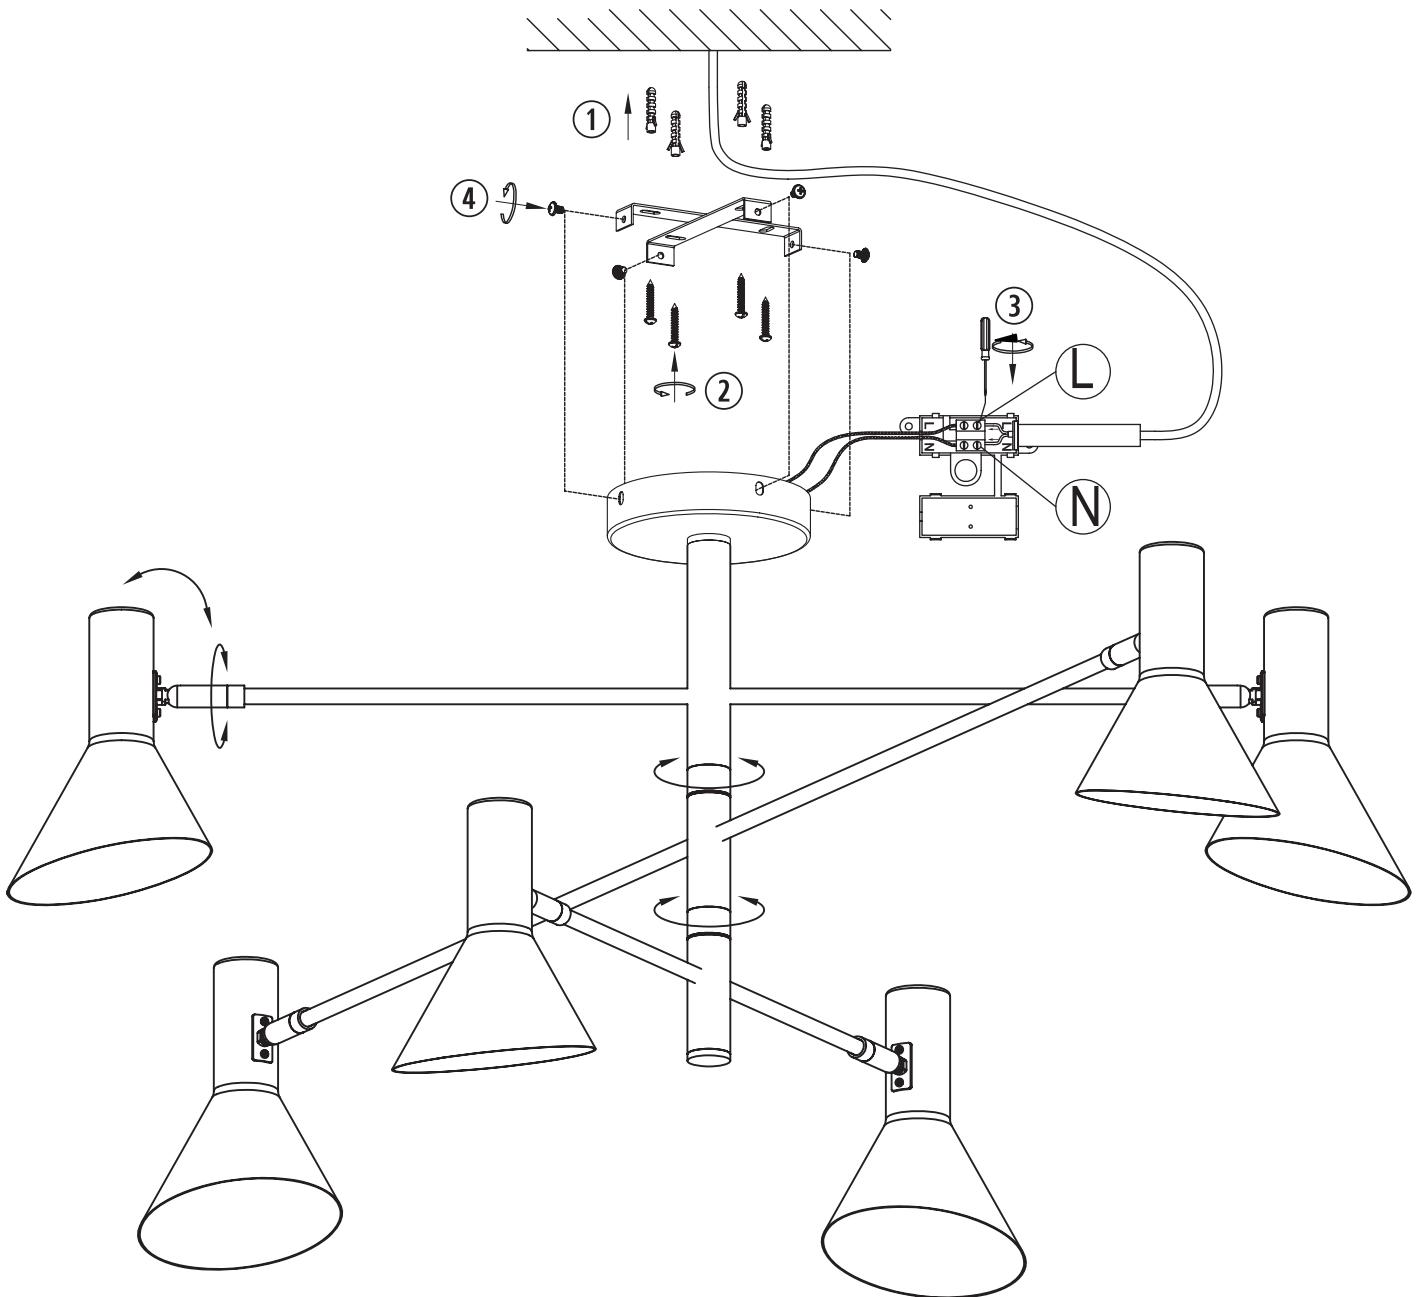

### IZMIR CEILING LAMP 3-ARM

- material: iron
- socket: 6 x E14
- maximum watt: 6 x 25W

**Please note:** only a qualified electrician is allowed to install the lamp or extend the electrical wiring.

Bulbs not included