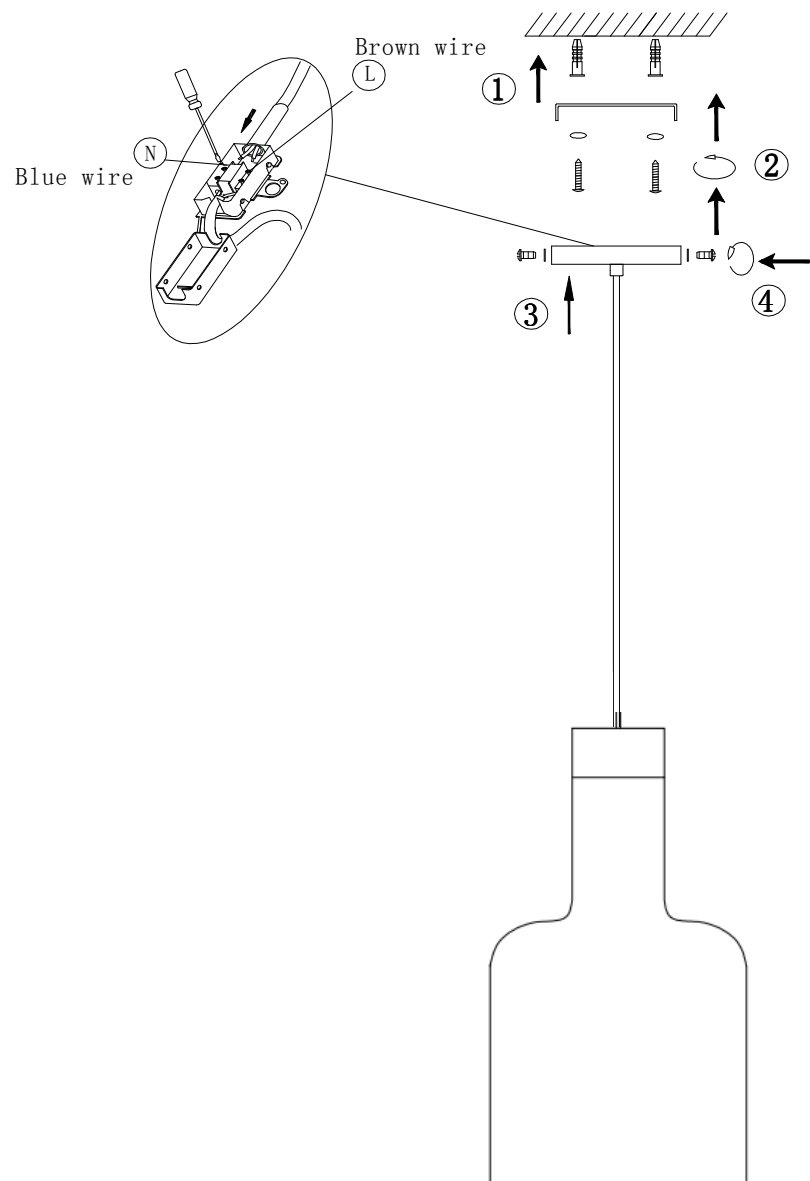

## Assembly Instruction

1. Before assembling, be sure to turn off the main switch
2. Please use E27 Max 13W CFL bulb for this lamp  
(Bulb not included)
3. Don't use hard or sharp things to touch the shade in order to avoid scratching.
4. Keep away from children: don't let them touch the electric parts of this lamp.

If (part of) the cable of this lamp is damaged, it should only be replaced by the manufacturer or his service agent or similar qualified person in order to avoid a hazard.

Item Number:5300049

If (part of) the cable of this lamp is damaged, it should only be replaced by the manufacturer or his service agent or similar qualified person in order to avoid a hazard.

Item Number:5300048